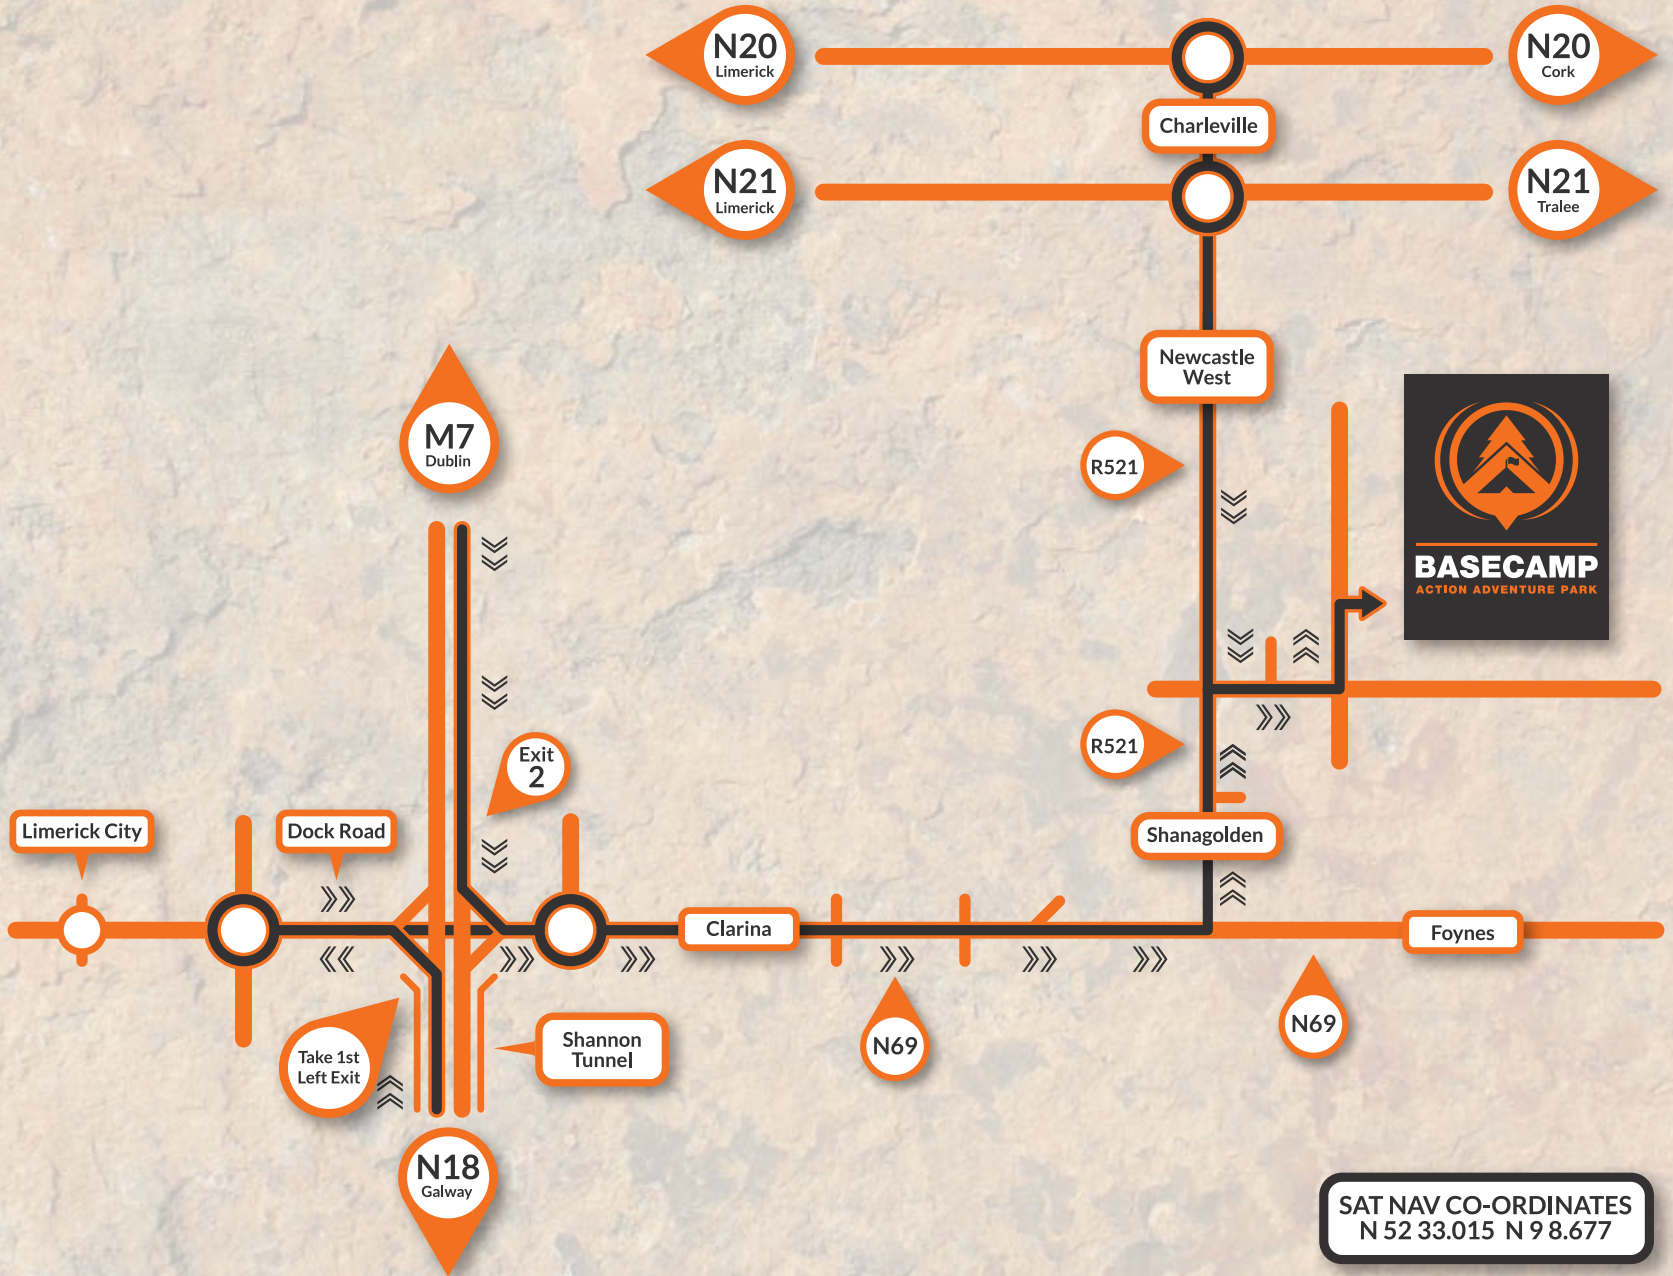

BASECAMP DIRECTIONS

SAT NAV CO-ORDINATES
N 52 33.015 N 9 8.677